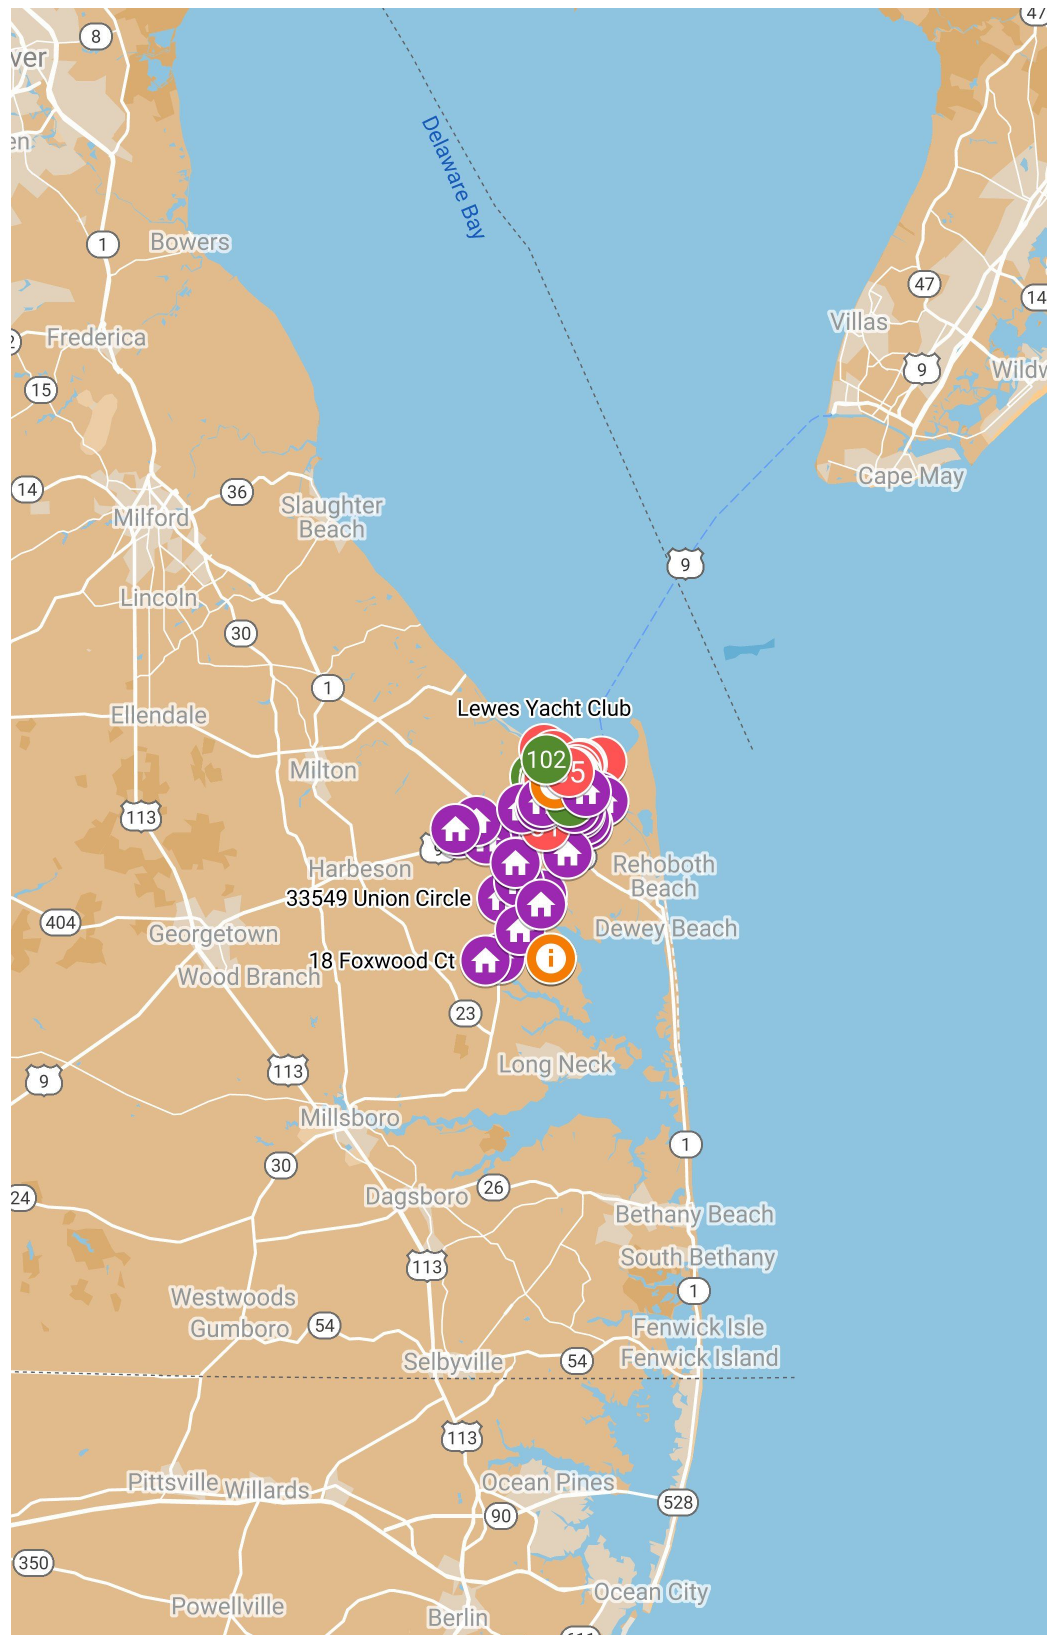

Lewes Lights Official Tour Map

Lewes Lights OFFICIAL MAP

- 1 20 Cape Henlopen Dr
- 2 108 E Savannah Rd
- 3 202 E Savannah Rd
- 4 204 E Savannah Rd
- 5 208 E Savannah Rd
- 6 205 E Savannah Rd
- 7 9 Ch Mason Way
- 8 11 Iowa Ave
- 9 304 E Savannah Rd
- 10 402 Massachusetts Ave
- 11 224 Grey Plover Ct
- 12 117 Front St
- 13 334 Pilottown Rd
- 14 340 Pilottown Rd
- 15 342 Pilottown Rd
- 16 344 Pilottown Rd
- 17 358 Pilottown Rd
- 18 360 Pilottown Rd
- 19 372 Pilottown Rd
- 20 440 Pilottown Rd
- 21 554 Pilottown Rd
- 22 558 Pilottown Rd
- 23 10 Harborview Rd
- 24 16 Harborview Rd
- 25 21 Harborview Rd
- 26 43 Harborview Rd
- 27 47 Harborview Rd
- 28 103 Carter Way
- 29 108 Captains Cir
- 30 323 Captains Cir
- 31 401 Ocean View Blvd
- 32 304 Seagull Dr
- 33 2 Blue Heron Dr
- 34 217 Ocean View Blvd
- 35 220 Marina Dr

- 36 219 University Dr
- 37 15432 New Rd
- 38 111 Bradley Ln (W 4th St)
- 39 429 W 3rd St
- 40 423 W 3rd St
- 41 6 Ship Carpenter Square
- 42 14 Ship Carpenter Square
- 43 22 Ship Carpenter Square
- 44 32 Ship Carpenter Square
- 45 426 Park Ave
- 46 418 Park Ave
- 47 414 Dupont Ave
- 48 410 W 4th St
- 49 418 W 4th St
- 50 418 Johnson Ave
- 51 408 Burton Ave
- 52 306 W 4th St
- 53 326 Market St
- 54 325 Market St
- 55 315 Market St
- 56 240 2nd St
- 57 114 Gills Neck Rd
- 58 222 Gills Neck Rd
- 59 123 E Third St
- 60 121 E Third St
- 61 119 E Third St
- 62 106 E Third St
- 63 107 Kings Hwy
- 64 121 Kings Hwy
- 65 139 Franklin Ave
- 66 128 Kings Hwy
- 67 147 Kings Hwy
- 68 108 Coleman Ave
- 69 412 Kings Hwy
- 70 117 Jefferson Ave
- 71 121 Jefferson Ave
- 72 130 Jefferson Ave
- 73 4 Jefferson Ct
- 74 112 Beebe Ave
- 75 130 Manila Ave